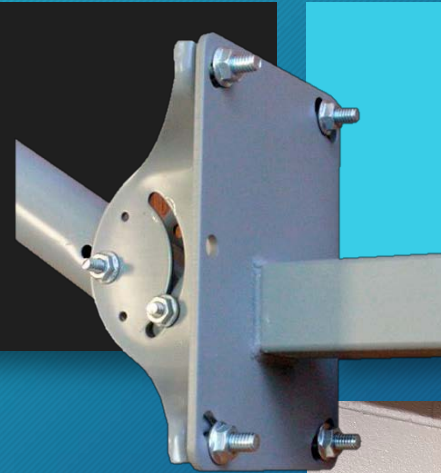

# New Under Eave Wall Mount

- Wall Base Plate 5" x 7"
- Insert Plate 5" x 7"
- Mounting Insert Extends from 24" to 36"
- Mounting Hardware Included
- Insert Can be Cut to Shorten Mount
- Powder Coated

Plate to Mount  
Dish: 7" x 5"