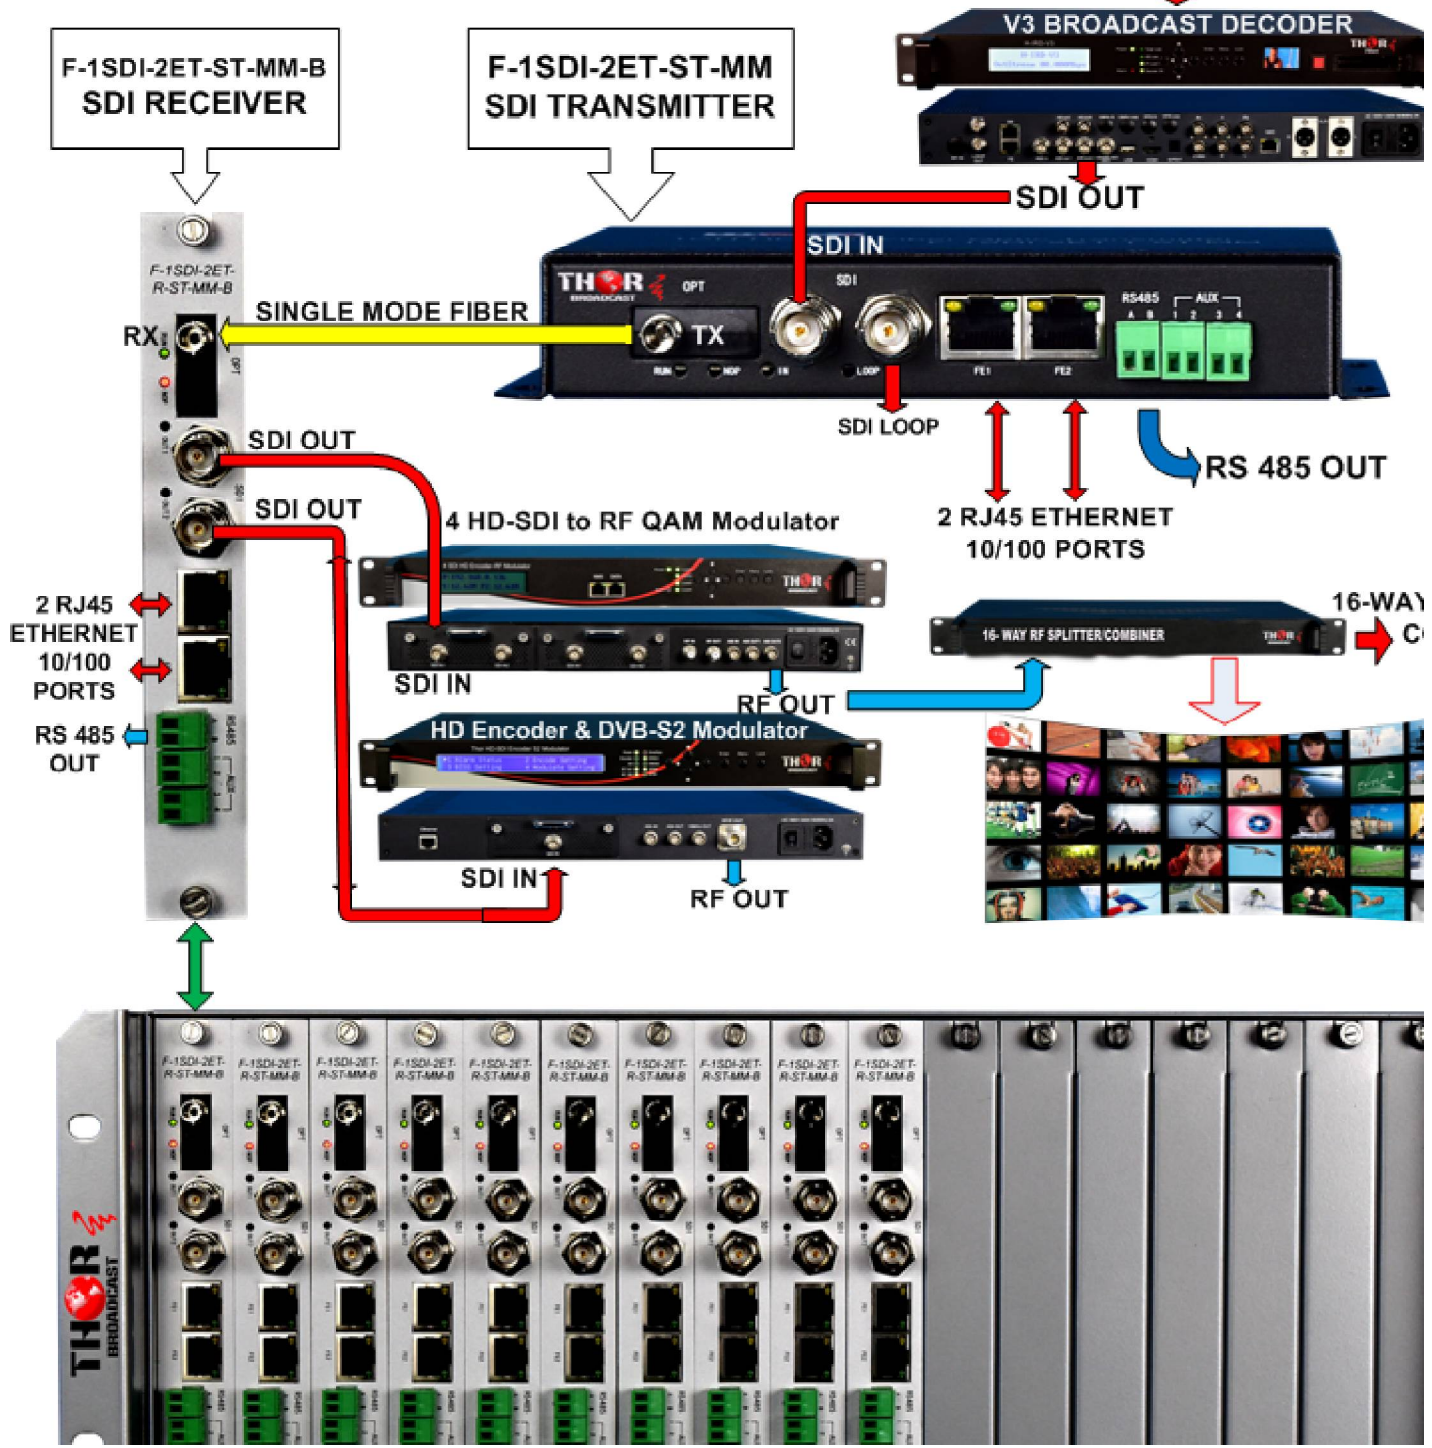

OUTSIDE BROADCAST TRUCK

 **SatelliteDish.com** [®] (954) 941-8883