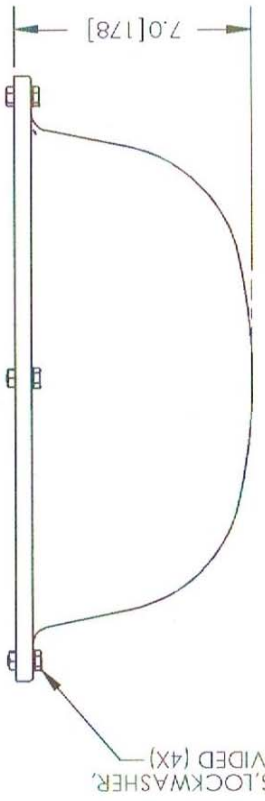

Diameter	17.2 in. (436.8 mm)
Height	7 in. (178 mm)
Weight	4.4 lbs. (1.9 kg)
Material	Fiberglass
Color	Gray
RoHS Compliant	Yes

RoHS Compliant

UNLESS OTHERWISE SPECIFIED, DIMENSIONS ARE IN INCHES (mm)

DIMENSIONAL TOLERANCES:

X = ±.1
 .XX = ±.01
 .XXX = ±.005

ANGULAR TOLERANCES:
 ALL = 1°

PROJECTION

APPROVALS	DATE
DRAWN BY	
REVIEWED BY	12/29/11
CHECKED BY	12/29/11
APPREVED BY	12/29/11
PPESA	12/29/11
CONFIGURATION DETAILS OF UNDIMENSIONED FEATURES MAY VARY	
COLOR VARIATIONS MAY OCCUR	