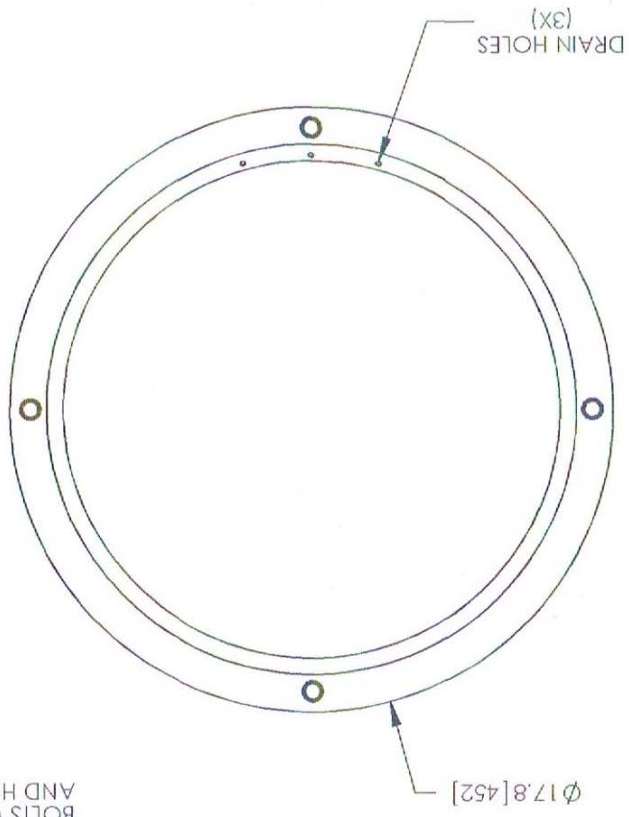

Diameter	17.2 in. (436.8 mm)
Height	7 in. (178 mm)
Weight	4.4 lbs. (1.9 kg)
Material	Fiberglass
Color	Gray
RoHS Compliant	Yes

RoHS Compliant

UNLESS OTHERWISE SPECIFIED, DIMENSIONS ARE IN INCHES (mm)

DIMENSIONAL TOLERANCES:

X = ±.1
 .XX = ±.01
 .XXX = ±.005

ANGULAR TOLERANCES:
 ALL = 1°

PROJECTION

APPROVALS	DATE
DRAWN BY	
REVIEWED BY	12/29/11
CHECKED BY	12/29/11
APPREVED BY	12/29/11
PPESA	12/29/11
CONFIGURATION DETAILS OF UNDIMENSIONED FEATURES MAY VARY	
COLOR VARIATIONS MAY OCCUR	