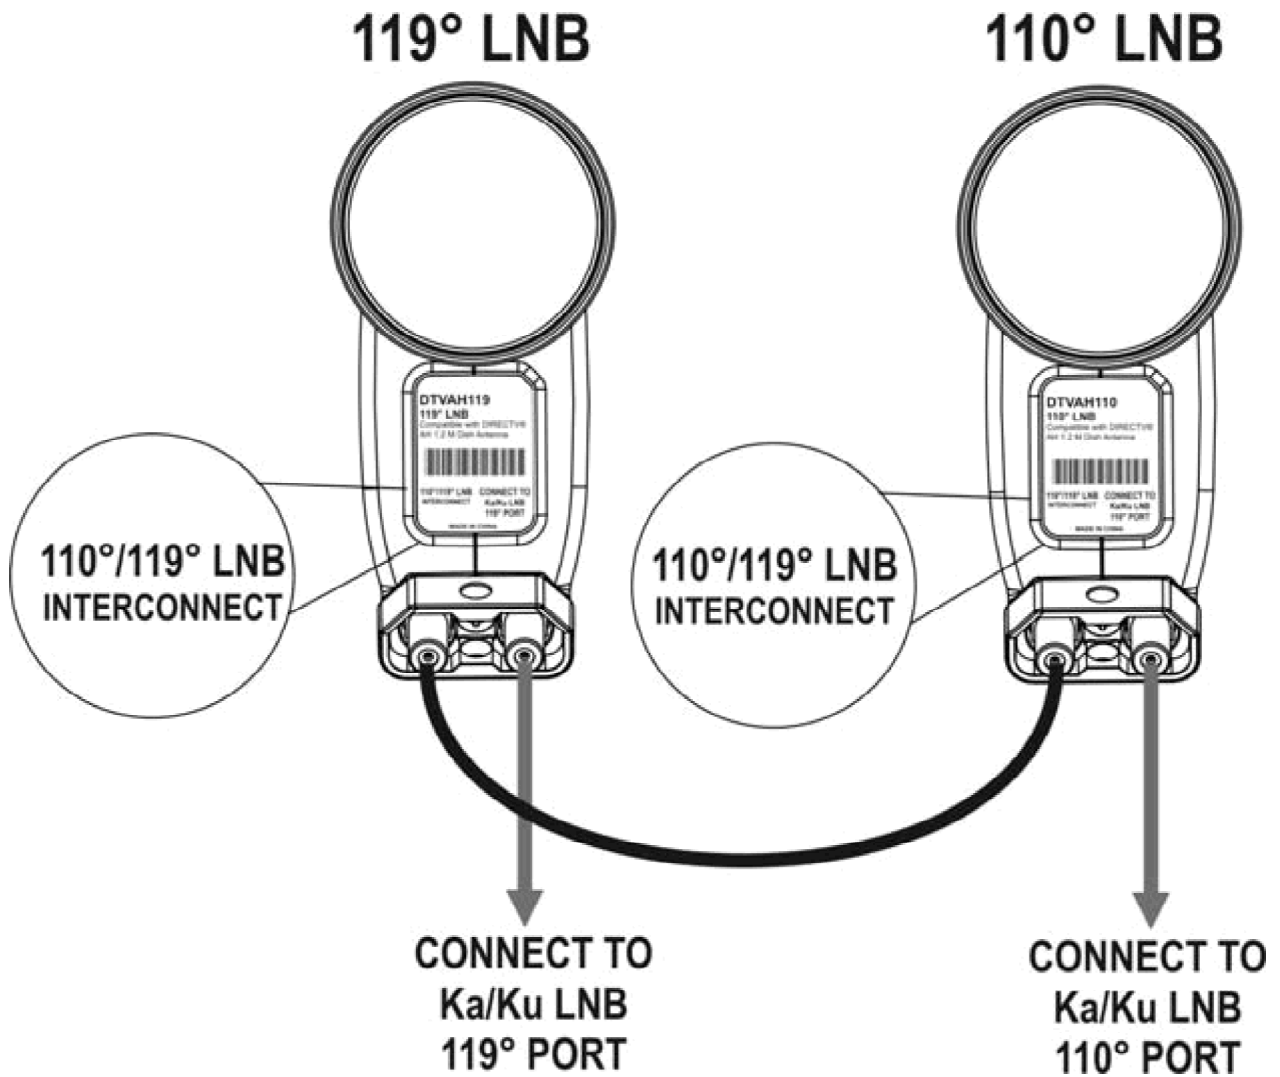

WARNING

**DO NOT CONNECT
110° 119° LNB'S
DIRECTLY TO RECEIVER**

The 110°-119° LNB's will only operate when connected to the 99°/101°/103° LNB.

WARNING

SatelliteDish.com

(954) 941-8883