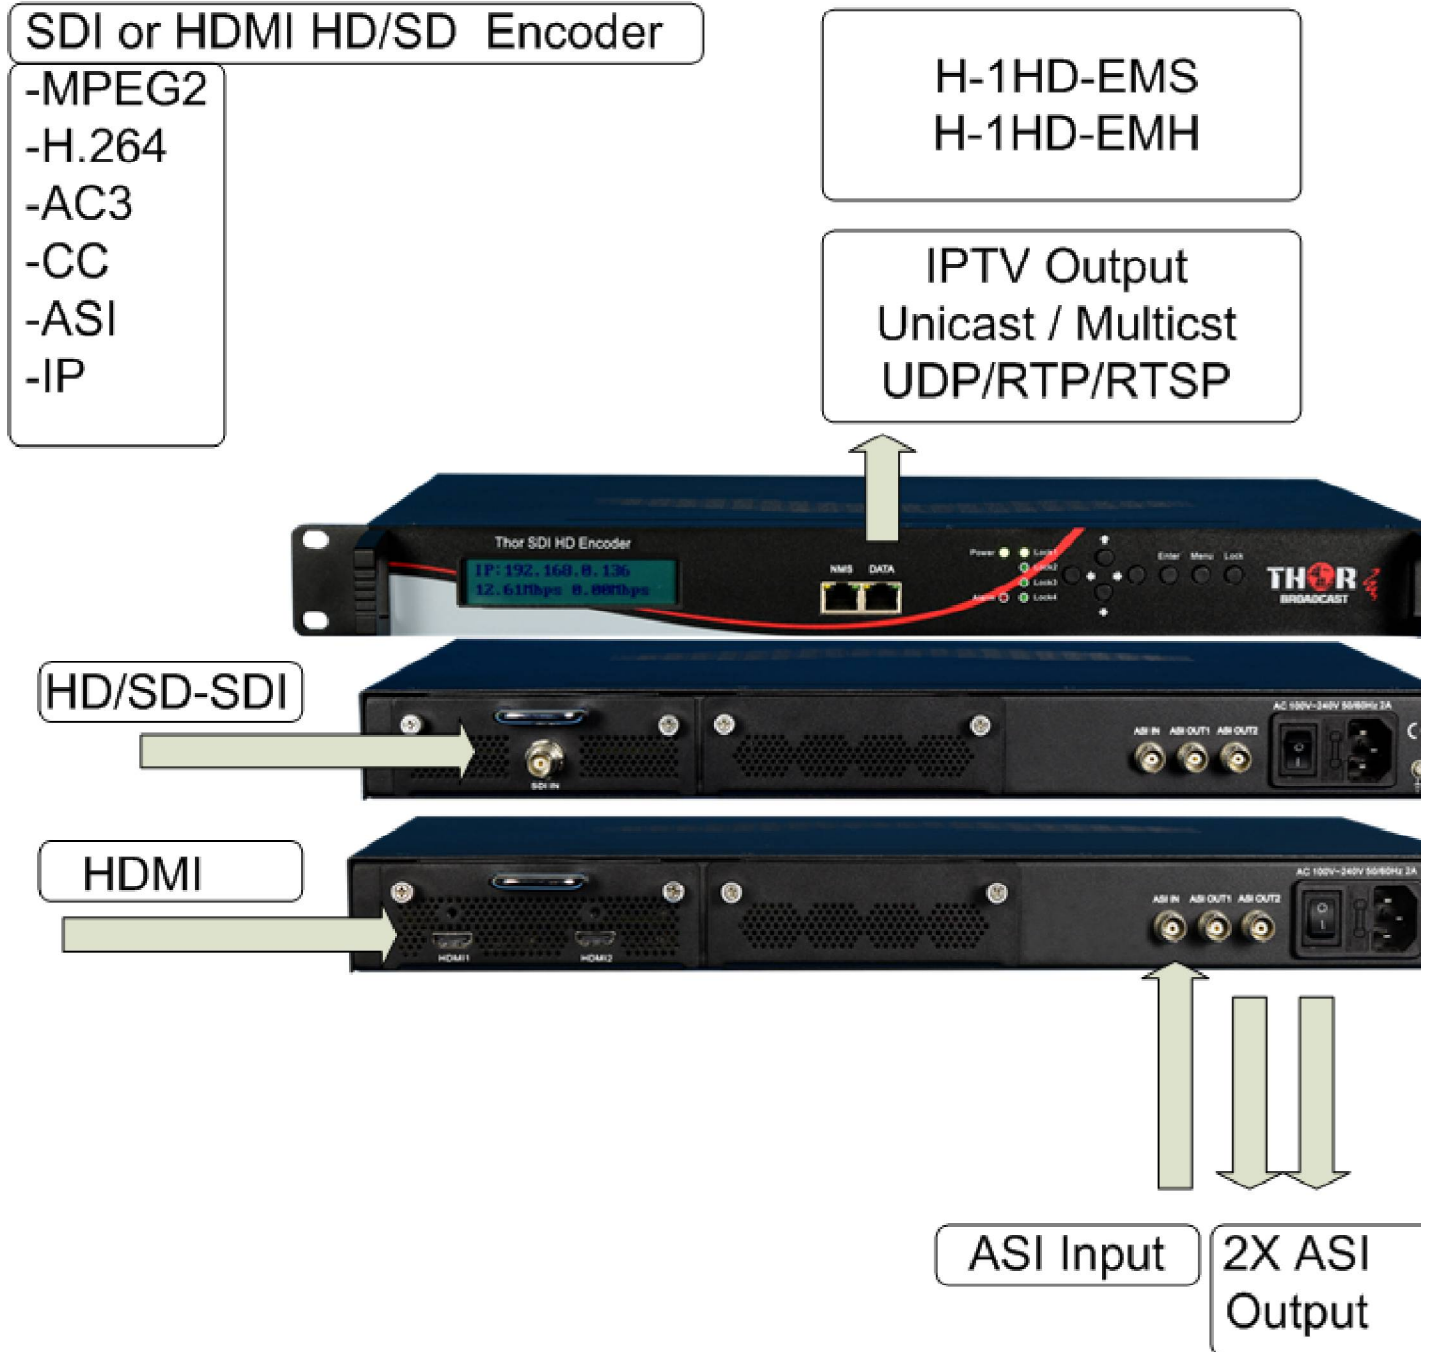

Product Application

User's Manual H-4HD-EMS

Product Specifications	
<i>* All Specifications Subject to Change Without Notice</i>	
input	4x HD-SDI
Supported Output Resolutions	1080p60, 1080p59.94, 1080p50 1080i60, 1080i 59.94, 1080i50 to 720p60, 720p59.94, 720p50 720i60, 720i59.94, 720i50
video Codecs	MPEG-2 HL MPEG-4 AVC / H.264
audio Codecs	MPEG1 Layer 2 Dolby AC / 3 LC-AAC (optional)
bit Rate	0.8 - 19.0 Mbps CBR or VBR
Advanced Video Features	Input Deinterlacing , Noise Reduction, Sharp Supports Closed Captioning Standard 708 w
Audio Sampling Rate	48 KHz, 24 bit resolution
Audio Bit Rate	64 - 384 Kbps Each Channel
IP Transport Stream Output	1x MPTS UDP 9x SPTS UDP
ASI Transport Stream Output	2x ASI Multiplexed Output

Management Interface	Web Based Browser Interface Full Front Panel LCD Interface
Dimensions	480 x 455 x 45 mm
Weight	3.25 Kg
Operating Temperature	0 - 45 C