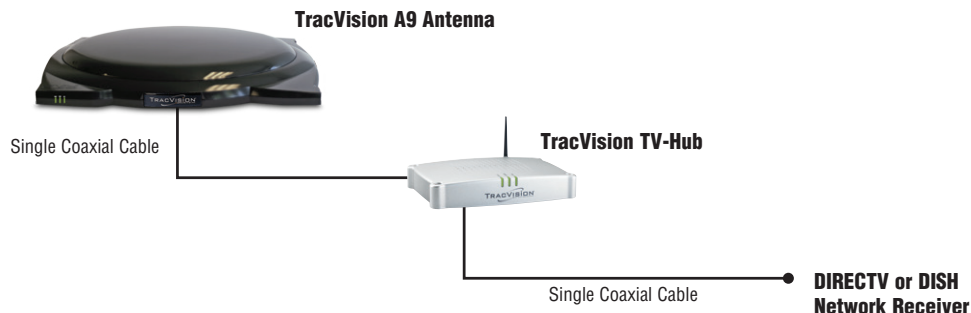

System Diagram

■ KVH - Leader in Mobile Broadband

KVH is the world's leading provider of mobile satellite communications and television antenna systems. Serving mobile customers since 1982, KVH's fully stabilized antennas offer unmatched performance in all weather conditions.

With more than 200,000 mobile satellite antennas fielded worldwide, KVH has supplied more in-motion satellite communications and TV systems for mobile applications than any other manufacturer. Wherever you travel, whatever KVH product you own, you can be certain to receive outstanding support and service through KVH's product and customer support programs. When you choose KVH, you choose the best!

KVH Industries, Inc. • 50 Enterprise Center • Middletown, RI 02842 U.S.A. • Tel: +1 401 847-3327 • www.kvh.com

KVH and TracVision are registered trademarks of KVH Industries, Inc. • All other trademarks and service marks are the property of their respective owners
U.S. Patents D493,164; 6,856,300; 7,102,571; 6,967,619 and 6,977,614 • EU Design 000050877-0001
©2011-2016, KVH Industries, Inc. • Subject to change without notice